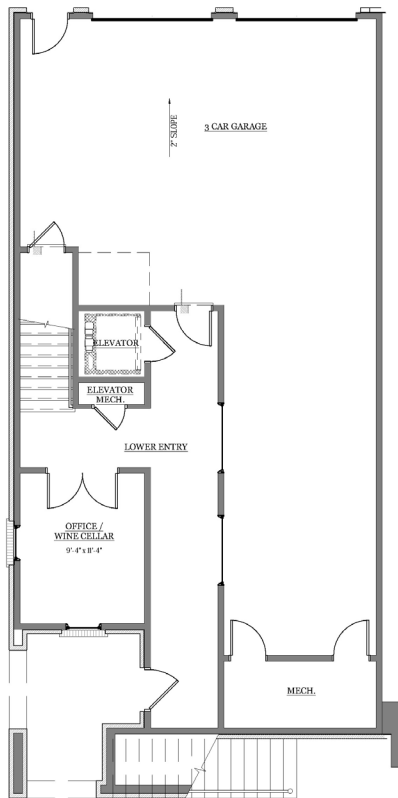

WEST | MAIN

DOWNTOWN ALPHARETTA

UNIT 23 - 124 LILY GARDEN PLACE

LOWER LEVEL

MAIN LEVEL

UPPER LEVEL

LOFT LEVEL

678.578.6811