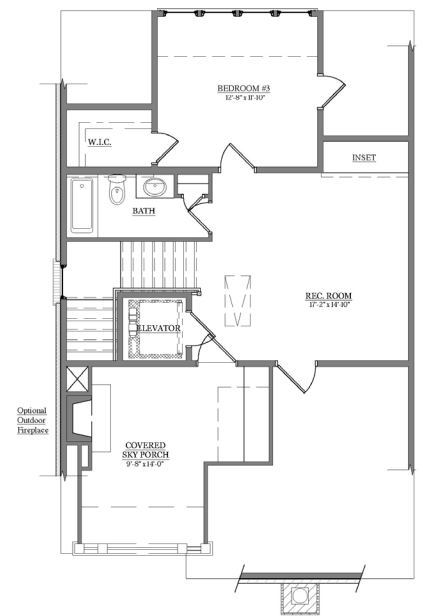

WEST | MAIN

DOWNTOWN ALPHARETTA

UNIT 23 - 124 LILY GARDEN PLACE

LOWER LEVEL

MAIN LEVEL

UPPER LEVEL

LOFT LEVEL

678.578.6811