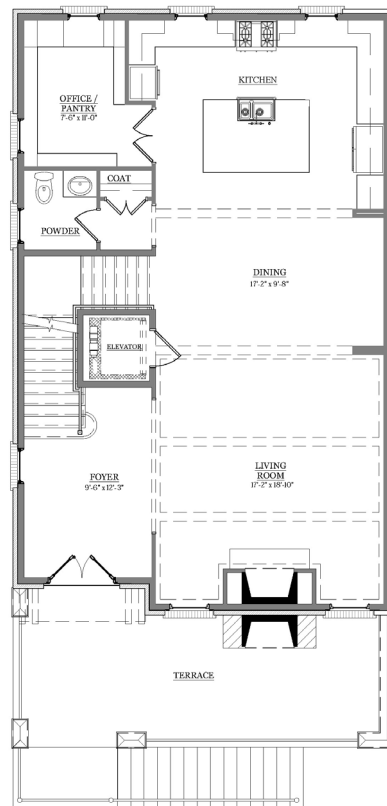

WEST | MAIN

DOWNTOWN ALPHARETTA

UNIT 23 - 124 LILY GARDEN PLACE

LOWER LEVEL

MAIN LEVEL

UPPER LEVEL

LOFT LEVEL

678.578.6811