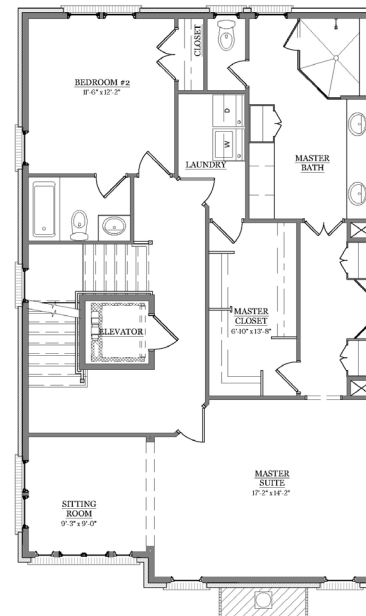

WEST | MAIN

DOWNTOWN ALPHARETTA

UNIT 23 - 124 LILY GARDEN PLACE

LOWER LEVEL

MAIN LEVEL

UPPER LEVEL

LOFT LEVEL

678.578.6811