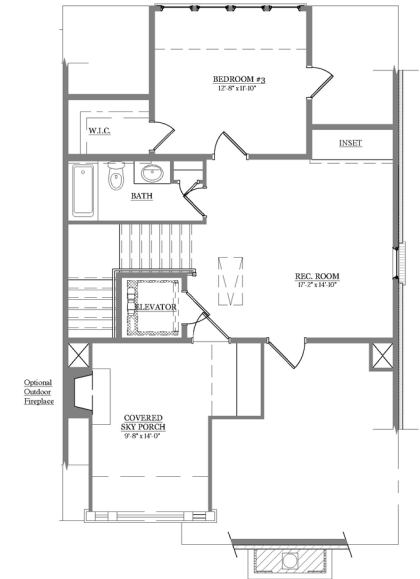

WEST | MAIN

DOWNTOWN ALPHARETTA

UNIT 22 - 126 LILY GARDEN PLACE

LOWER LEVEL

MAIN LEVEL

UPPER LEVEL

LOFT LEVEL

678.578.6811