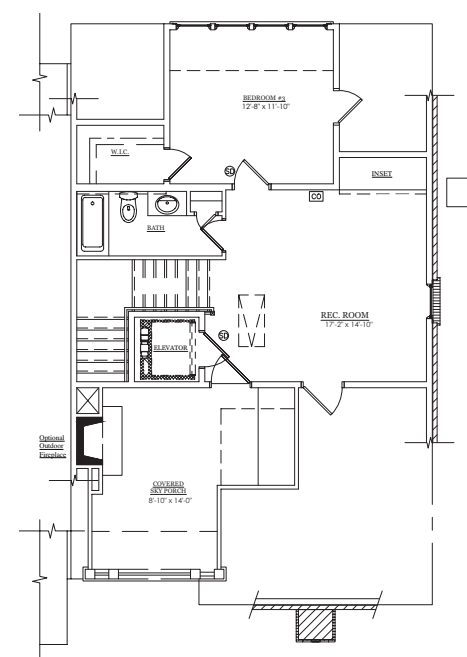

WEST | MAIN

DOWNTOWN ALPHARETTA

BUILDING 3 & 4 - UNIT F

LOWER LEVEL

MAIN LEVEL

UPPER LEVEL

LOFT LEVEL

678.578.6811