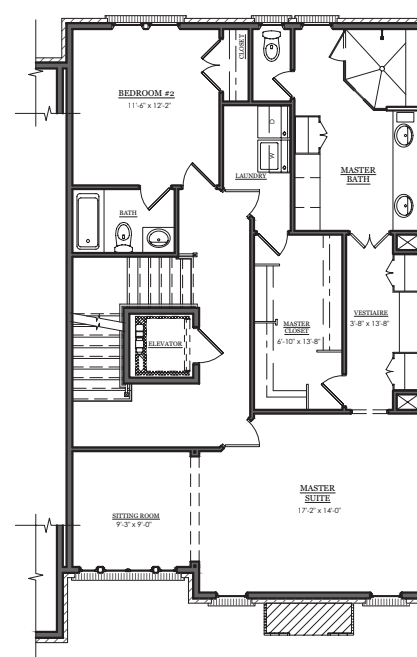

WEST | MAIN

DOWNTOWN ALPHARETTA

BUILDING 3 & 4 - UNIT F

LOWER LEVEL

MAIN LEVEL

UPPER LEVEL

LOFT LEVEL

678.578.6811