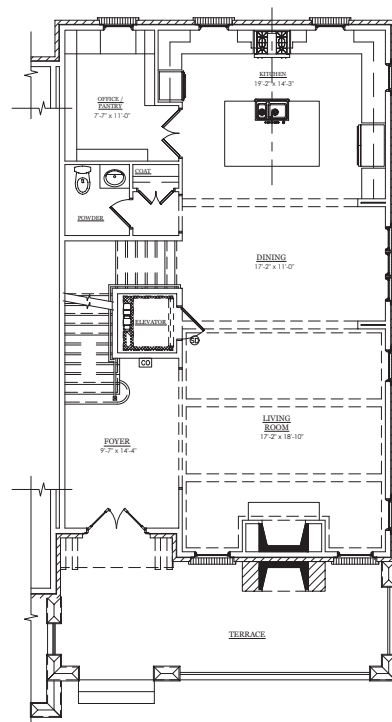

WEST | MAIN

DOWNTOWN ALPHARETTA

BUILDING 3 & 4 - UNIT F

LOWER LEVEL

MAIN LEVEL

UPPER LEVEL

LOFT LEVEL

678.578.6811