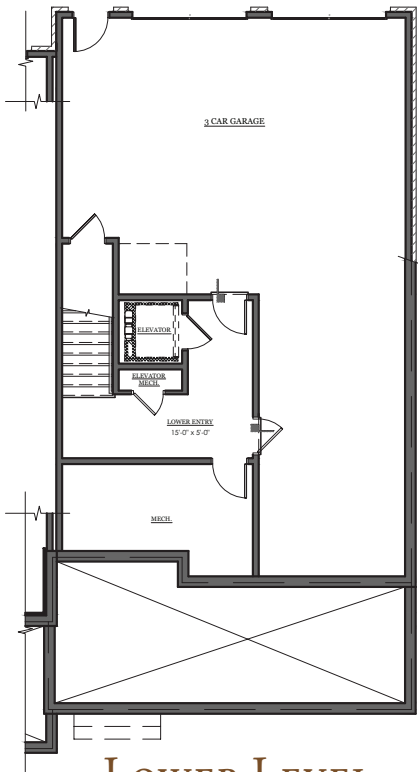

WEST | MAIN

DOWNTOWN ALPHARETTA

BUILDING 3 & 4 - UNIT F

LOWER LEVEL

MAIN LEVEL

UPPER LEVEL

LOFT LEVEL

678.578.6811