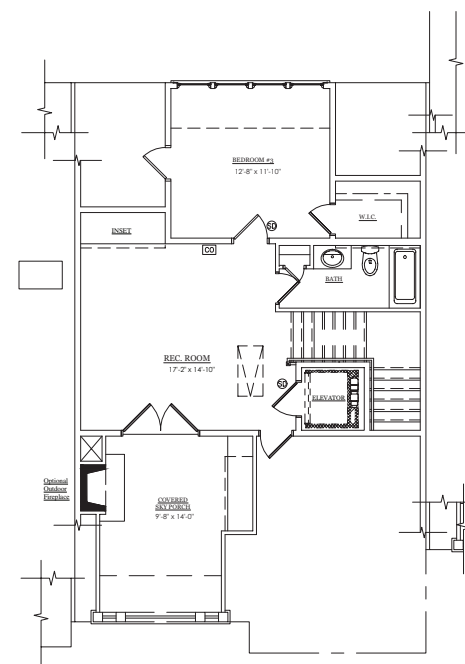

WEST | MAIN

DOWNTOWN ALPHARETTA

BUILDING 3 & 4 - UNIT E

LOWER LEVEL

MAIN LEVEL

UPPER LEVEL

LOFT LEVEL

678.578.6811