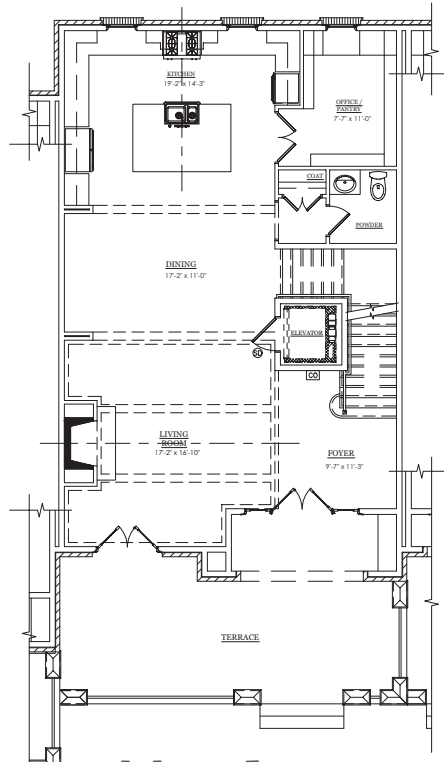

WEST | MAIN

DOWNTOWN ALPHARETTA

BUILDING 3 & 4 - UNIT D

LOWER LEVEL

MAIN LEVEL

UPPER LEVEL

LOFT LEVEL

678.578.6811