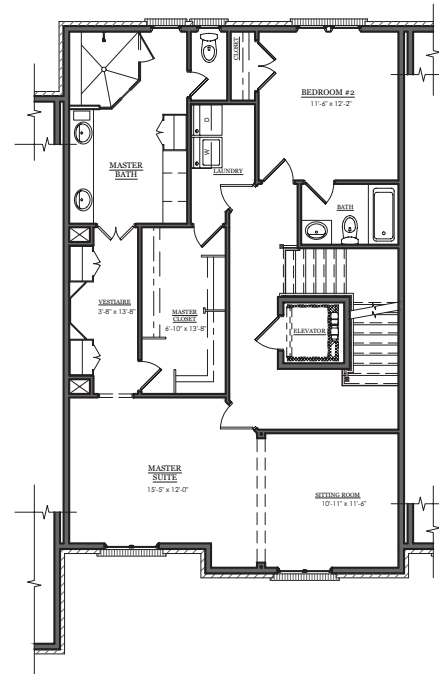

WEST | MAIN

DOWNTOWN ALPHARETTA

BUILDING 3 & 4 - UNIT D

LOWER LEVEL

MAIN LEVEL

UPPER LEVEL

LOFT LEVEL

678.578.6811