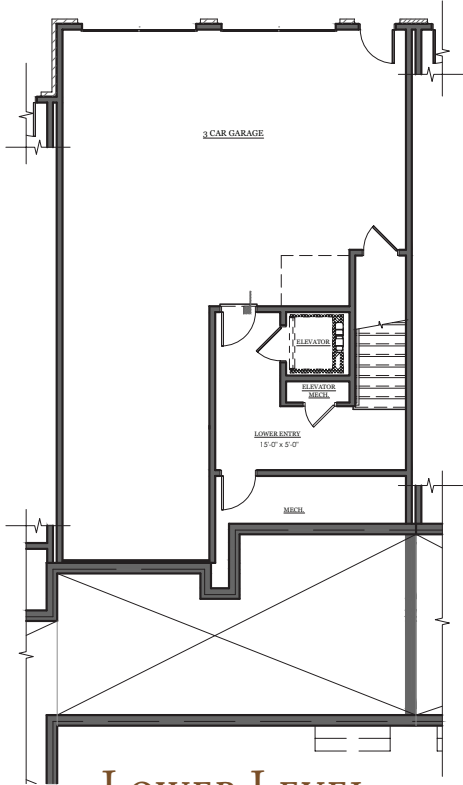

WEST | MAIN

DOWNTOWN ALPHARETTA

BUILDING 3 & 4 - UNIT D

LOWER LEVEL

MAIN LEVEL

UPPER LEVEL

LOFT LEVEL

678.578.6811