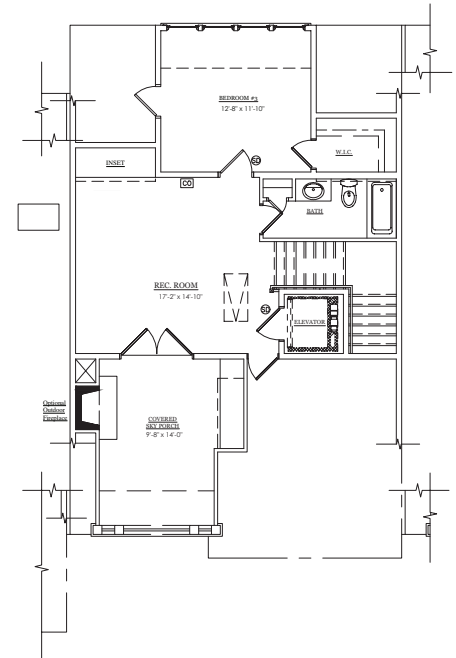

WEST | MAIN

DOWNTOWN ALPHARETTA

BUILDING 3 & 4 - UNIT D

LOWER LEVEL

MAIN LEVEL

UPPER LEVEL

LOFT LEVEL

678.578.6811