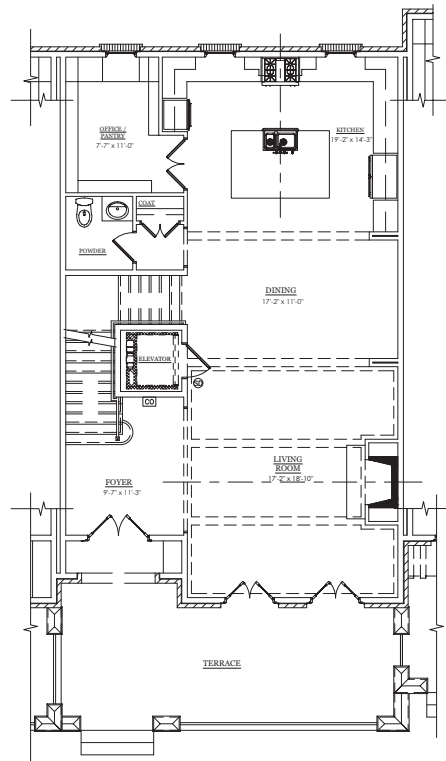

WEST | MAIN

DOWNTOWN ALPHARETTA

BUILDING 3 & 4 - UNIT C

LOWER LEVEL

MAIN LEVEL

UPPER LEVEL

LOFT LEVEL

678.578.6811