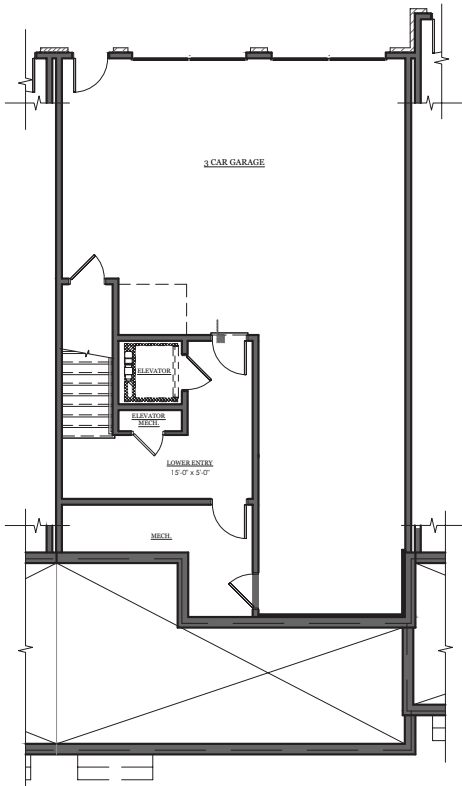

WEST | MAIN

DOWNTOWN ALPHARETTA

BUILDING 3 & 4 - UNIT C

LOWER LEVEL

MAIN LEVEL

UPPER LEVEL

LOFT LEVEL

678.578.6811