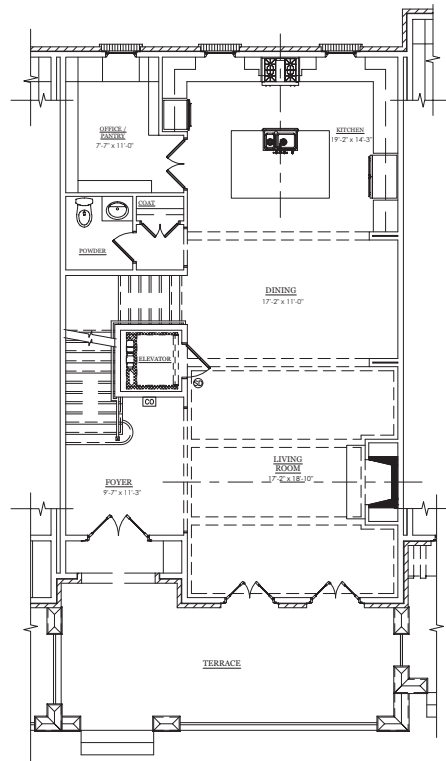

## BUILDING 3 & 4 - UNIT C

LOWER LEVEL

MAIN LEVEL

UPPER LEVEL

LOFT LEVEL

678.578.6811

WESTMAINTOWNHOMES.COM

5/16/18