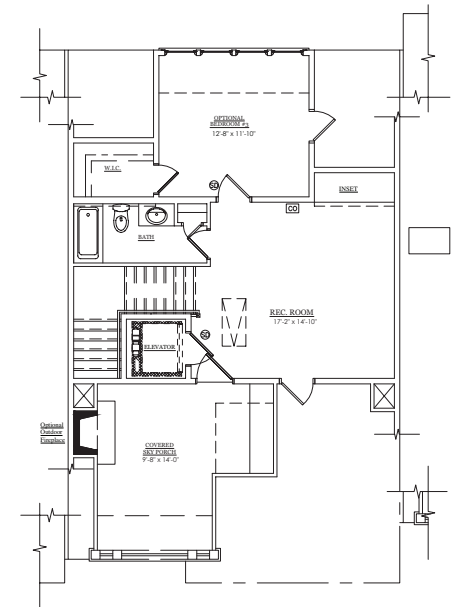

WEST | MAIN

DOWNTOWN ALPHARETTA

BUILDING 3 & 4 - UNIT C

LOWER LEVEL

MAIN LEVEL

UPPER LEVEL

LOFT LEVEL

678.578.6811