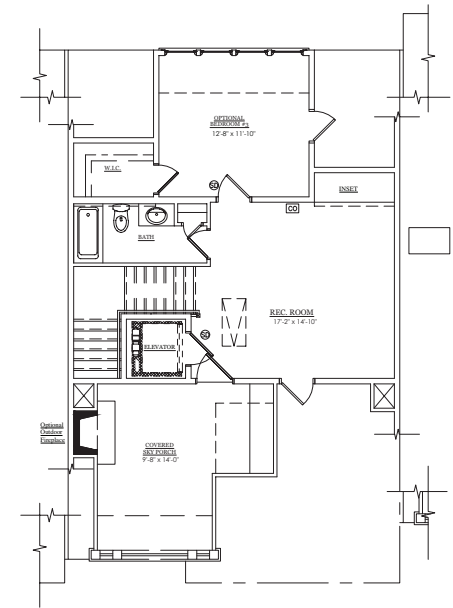

## BUILDING 3 & 4 - UNIT C

LOWER LEVEL

MAIN LEVEL

UPPER LEVEL

LOFT LEVEL

678.578.6811

WESTMAINTOWNHOMES.COM

5/16/18