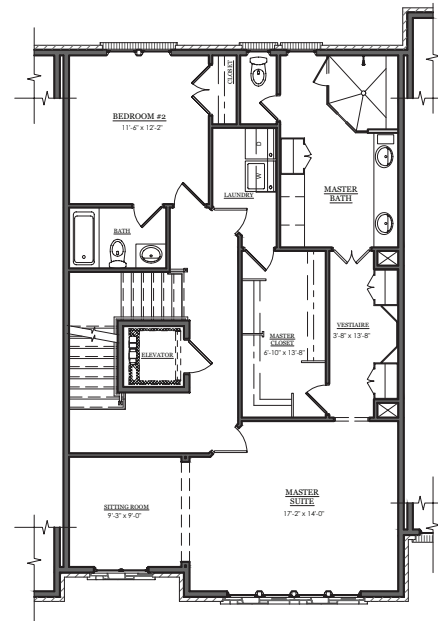

## BUILDING 3 & 4 - UNIT C

LOWER LEVEL

MAIN LEVEL

UPPER LEVEL

LOFT LEVEL

678.578.6811

WESTMAINTOWNHOMES.COM

5/16/18