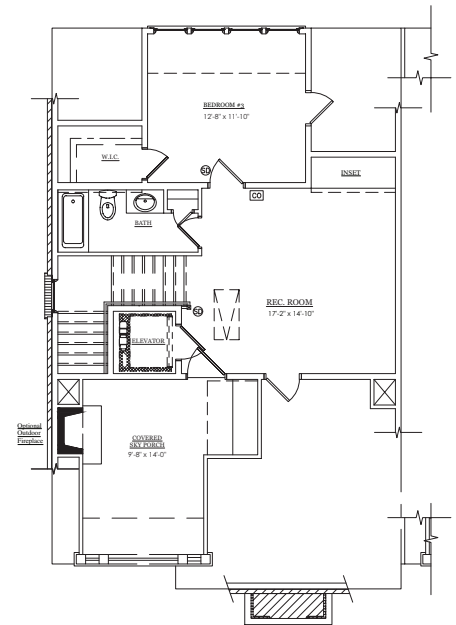

WEST | MAIN

DOWNTOWN ALPHARETTA

BUILDING 3 & 4 - UNIT A

LOWER LEVEL

MAIN LEVEL

UPPER LEVEL

LOFT LEVEL

678.578.6811