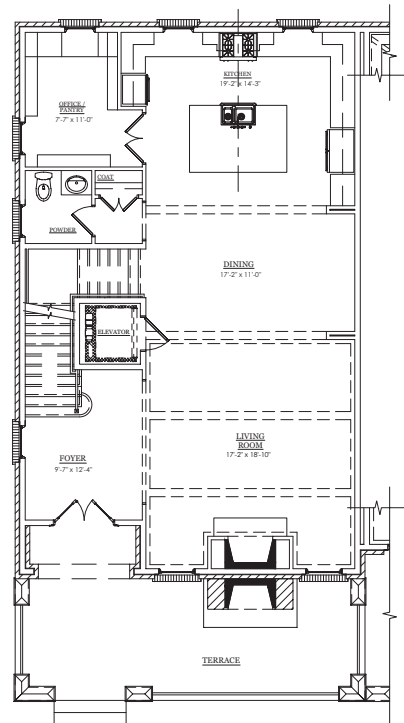

WEST | MAIN

DOWNTOWN ALPHARETTA

BUILDING 3 & 4 - UNIT A

LOWER LEVEL

MAIN LEVEL

UPPER LEVEL

LOFT LEVEL

678.578.6811