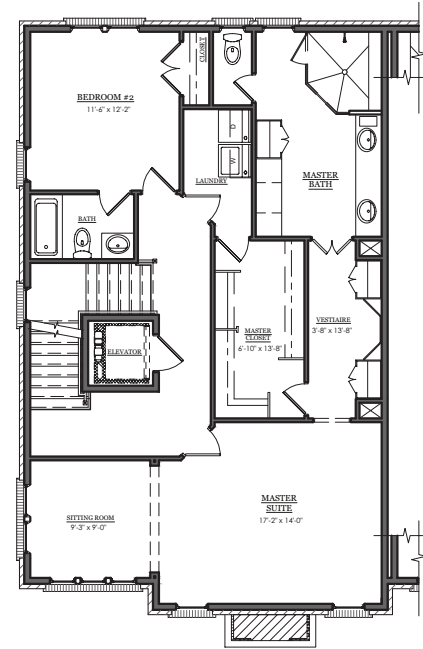

WEST | MAIN

DOWNTOWN ALPHARETTA

BUILDING 3 & 4 - UNIT A

LOWER LEVEL

MAIN LEVEL

UPPER LEVEL

LOFT LEVEL

678.578.6811