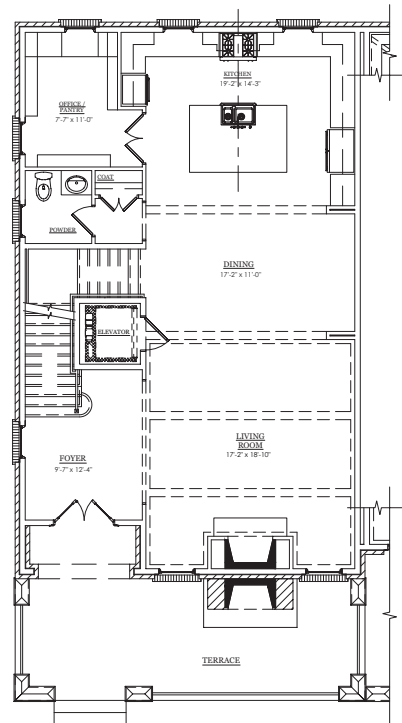

WEST | MAIN

DOWNTOWN ALPHARETTA

BUILDING 3 & 4 - UNIT A

LOWER LEVEL

MAIN LEVEL

UPPER LEVEL

LOFT LEVEL

678.578.6811