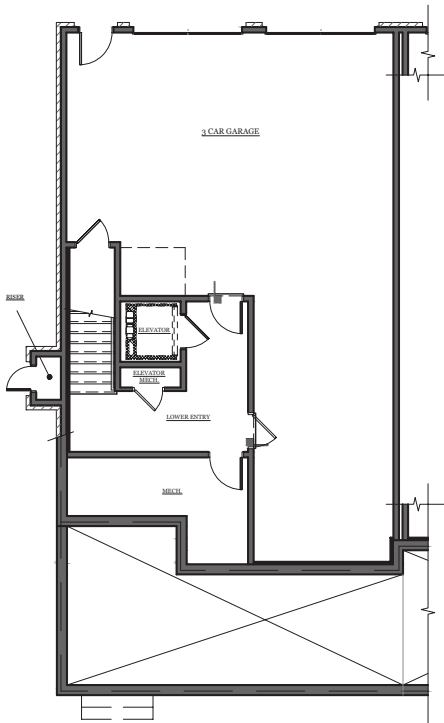

WEST | MAIN

DOWNTOWN ALPHARETTA

BUILDING 3 & 4 - UNIT A

LOWER LEVEL

MAIN LEVEL

UPPER LEVEL

LOFT LEVEL

678.578.6811