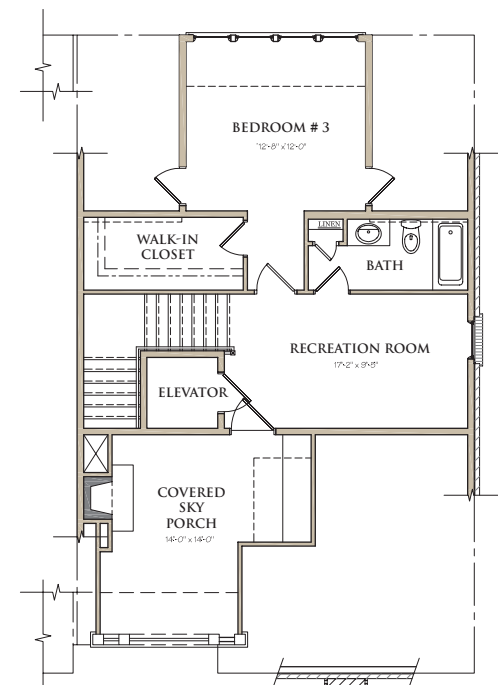

WEST | MAIN

DOWNTOWN ALPHARETTA

89 CANTON STREET
 59 CHURCH STREET
 115 LILY GARDEN PLACE
 126 LILY GARDEN PLACE
 200 VIOLET GARDEN WALK

TOTAL HEATED = 3,242 SQ. FT.
 PLUS OUTDOOR LIVING SPACE = 458 SQ. FT.

UNIT F

LOWER LEVEL

MAIN LEVEL

UPPER LEVEL

COVERED SKY TERRACE