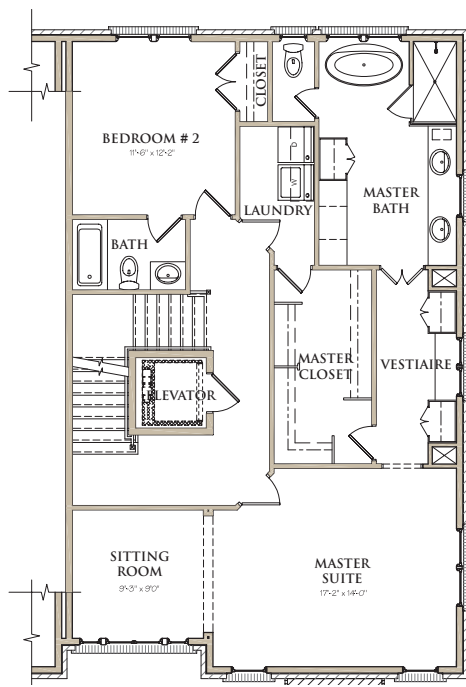

WEST | MAIN

DOWNTOWN ALPHARETTA

89 CANTON STREET
 59 CHURCH STREET
 115 LILY GARDEN PLACE
 126 LILY GARDEN PLACE
 200 VIOLET GARDEN WALK

TOTAL HEATED = 3,242 SQ. FT.
 PLUS OUTDOOR LIVING SPACE = 458 SQ. FT.

UNIT F

LOWER LEVEL

MAIN LEVEL

UPPER LEVEL

COVERED SKY TERRACE