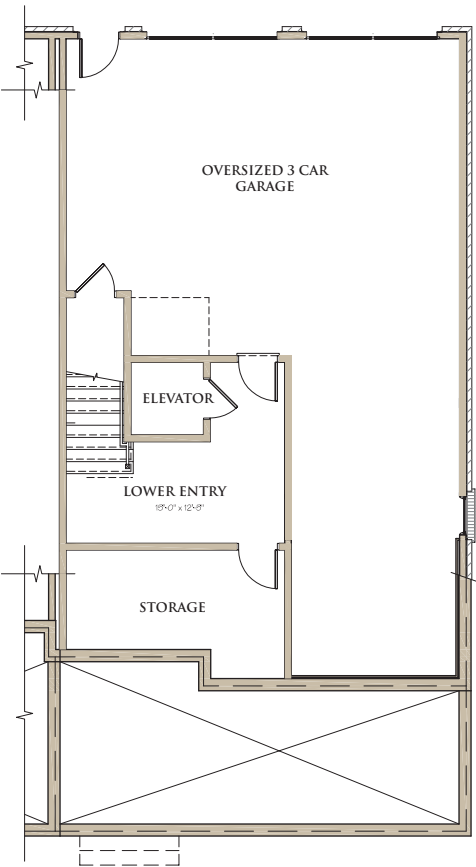

WEST | MAIN

DOWNTOWN ALPHARETTA

89 CANTON STREET
 59 CHURCH STREET
 115 LILY GARDEN PLACE
 126 LILY GARDEN PLACE
 200 VIOLET GARDEN WALK

TOTAL HEATED = 3,242 SQ. FT.
 PLUS OUTDOOR LIVING SPACE = 458 SQ. FT.

UNIT F

LOWER LEVEL

MAIN LEVEL

UPPER LEVEL

COVERED SKY TERRACE