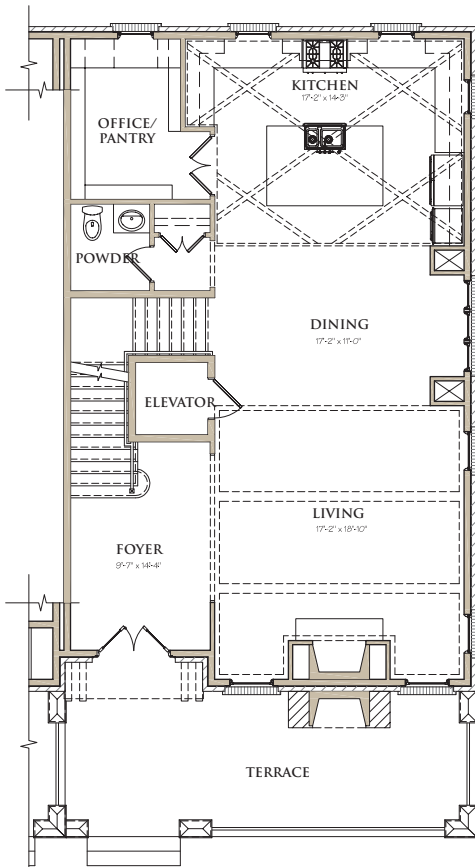

WEST | MAIN

DOWNTOWN ALPHARETTA

89 CANTON STREET
 59 CHURCH STREET
 115 LILY GARDEN PLACE
 126 LILY GARDEN PLACE
 200 VIOLET GARDEN WALK

TOTAL HEATED = 3,242 SQ. FT.
 PLUS OUTDOOR LIVING SPACE = 458 SQ. FT.

UNIT F

LOWER LEVEL

MAIN LEVEL

UPPER LEVEL

COVERED SKY TERRACE