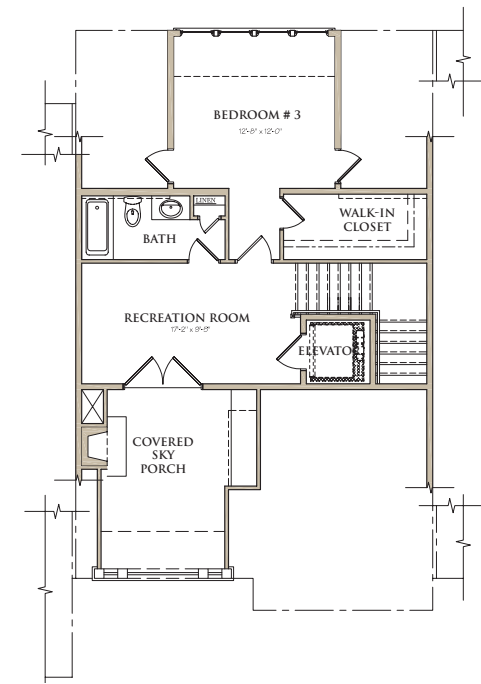

WEST | MAIN

DOWNTOWN ALPHARETTA

91 CANTON STREET
53 CHURCH STREET
202 VIOLET GARDEN WALK

TOTAL HEATED = 3,164 SQ. FT.
PLUS OUTDOOR LIVING SPACE = 461 SQ. FT.

UNIT E

LOWER LEVEL

MAIN LEVEL

UPPER LEVEL

COVERED SKY TERRACE