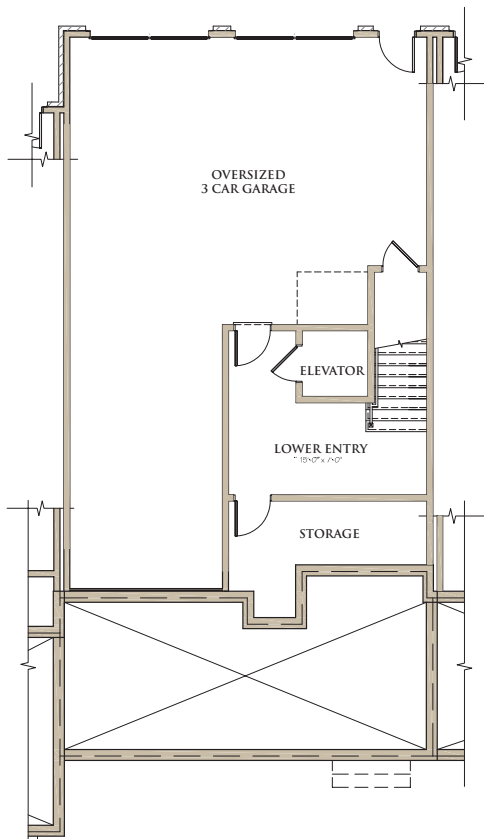

WEST | MAIN

DOWNTOWN ALPHARETTA

91 CANTON STREET
53 CHURCH STREET
202 VIOLET GARDEN WALK

TOTAL HEATED = 3,164 SQ. FT.
PLUS OUTDOOR LIVING SPACE = 461 SQ. FT.

UNIT E

LOWER LEVEL

MAIN LEVEL

UPPER LEVEL

COVERED SKY TERRACE