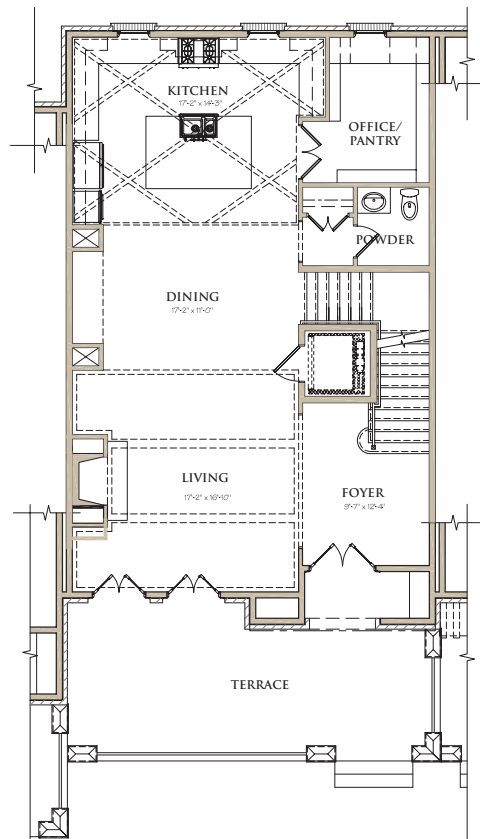

WEST | MAIN

DOWNTOWN ALPHARETTA

91 CANTON STREET
53 CHURCH STREET
202 VIOLET GARDEN WALK

TOTAL HEATED = 3,164 SQ. FT.
PLUS OUTDOOR LIVING SPACE = 461 SQ. FT.

UNIT E

LOWER LEVEL

MAIN LEVEL

UPPER LEVEL

COVERED SKY TERRACE