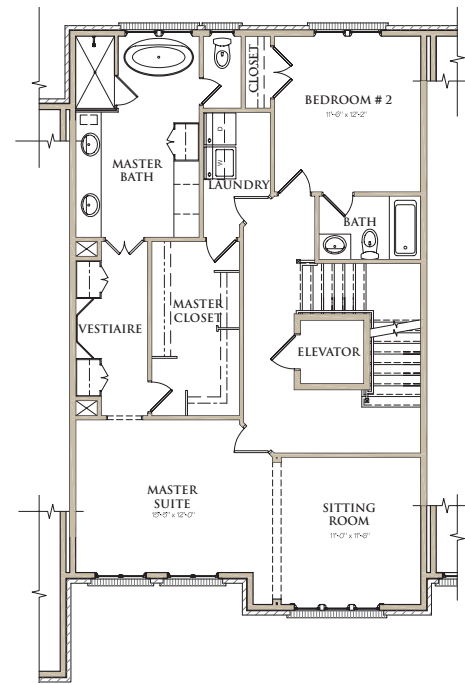

WEST | MAIN

DOWNTOWN ALPHARETTA

91 CANTON STREET
53 CHURCH STREET
202 VIOLET GARDEN WALK

TOTAL HEATED = 3,164 SQ. FT.
PLUS OUTDOOR LIVING SPACE = 461 SQ. FT.

UNIT E

LOWER LEVEL

MAIN LEVEL

UPPER LEVEL