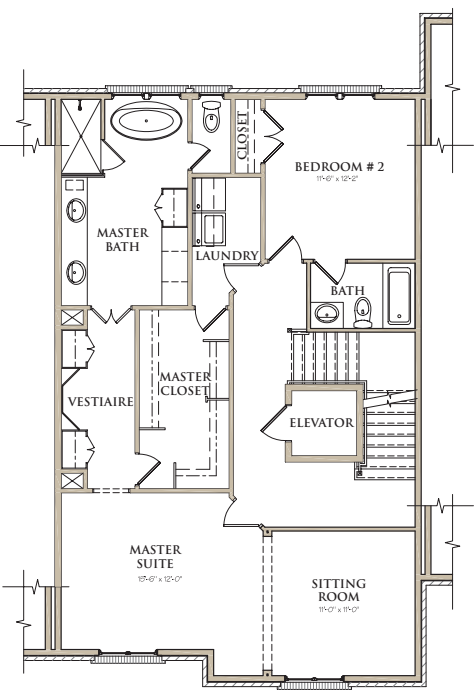

WEST | MAIN

DOWNTOWN ALPHARETTA

93 CANTON STREET
 55 CHURCH STREET
 117 LILY GARDEN PLACE
 204 VIOLET GARDEN WALK

TOTAL HEATED = 3,110 SQ. FT.
 PLUS OUTDOOR LIVING SPACE = 457 SQ. FT.

UNIT D

LOWER LEVEL

MAIN LEVEL

UPPER LEVEL

COVERED SKY TERRACE