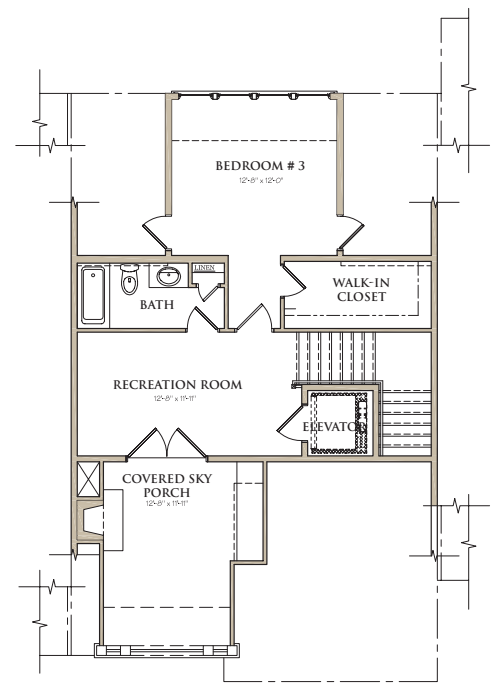

WEST | MAIN

DOWNTOWN ALPHARETTA

93 CANTON STREET
 55 CHURCH STREET
 117 LILY GARDEN PLACE
 204 VIOLET GARDEN WALK

TOTAL HEATED = 3,110 SQ. FT.
 PLUS OUTDOOR LIVING SPACE = 457 SQ. FT.

UNIT D

LOWER LEVEL

MAIN LEVEL

UPPER LEVEL

COVERED SKY TERRACE