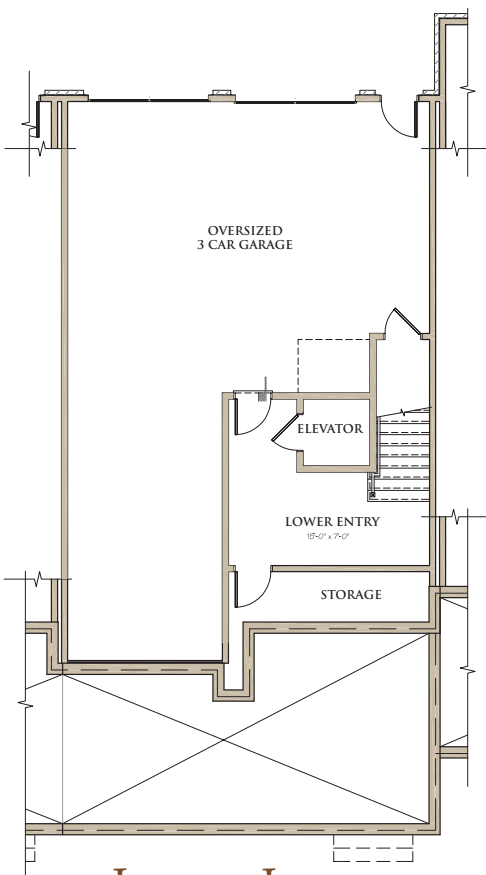

WEST | MAIN

DOWNTOWN ALPHARETTA

93 CANTON STREET
 55 CHURCH STREET
 117 LILY GARDEN PLACE
 204 VIOLET GARDEN WALK

TOTAL HEATED = 3,110 SQ. FT.
 PLUS OUTDOOR LIVING SPACE = 457 SQ. FT.

UNIT D

LOWER LEVEL

MAIN LEVEL