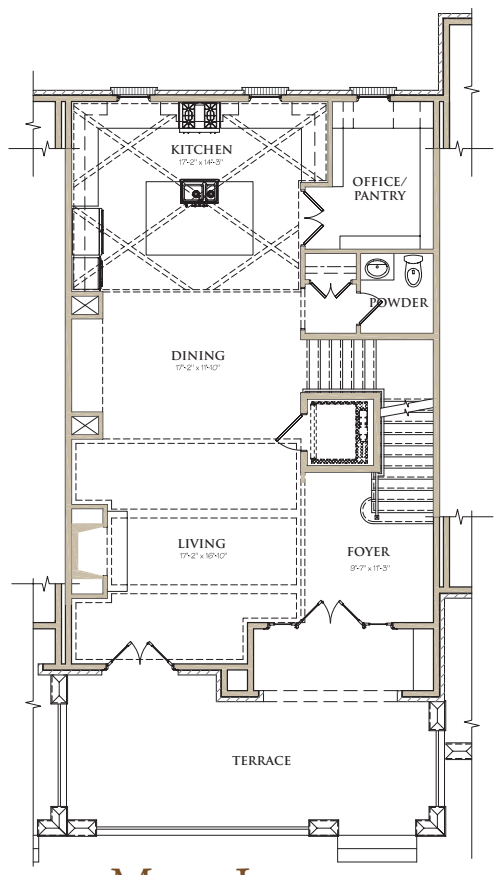

WEST | MAIN

DOWNTOWN ALPHARETTA

93 CANTON STREET
 55 CHURCH STREET
 117 LILY GARDEN PLACE
 204 VIOLET GARDEN WALK

TOTAL HEATED = 3,110 SQ. FT.
 PLUS OUTDOOR LIVING SPACE = 457 SQ. FT.

UNIT D

LOWER LEVEL

MAIN LEVEL

UPPER LEVEL

COVERED SKY TERRACE