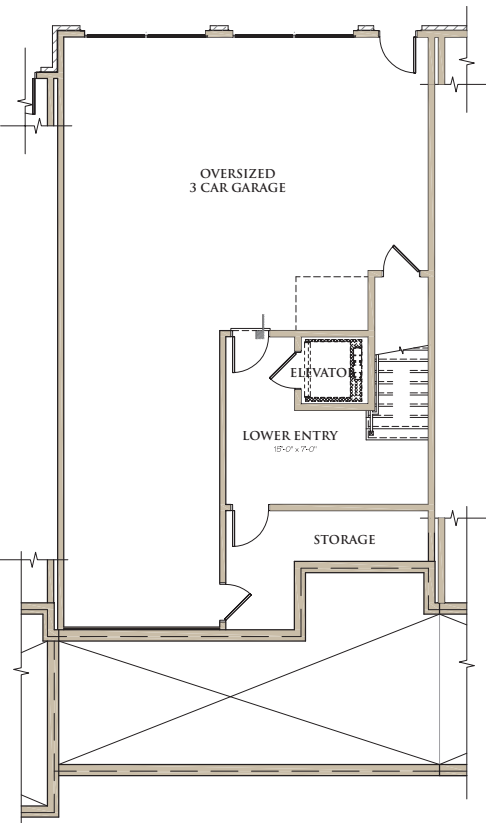

WEST | MAIN

DOWNTOWN ALPHARETTA

95 CANTON STREET
 57 CHURCH STREET
 119 LILY GARDEN PLACE
 206 VIOLET GARDEN WALK

TOTAL HEATED = 3,184 SQ. FT.
 PLUS OUTDOOR LIVING SPACE = 472 SQ. FT.

UNIT C

LOWER LEVEL

MAIN LEVEL