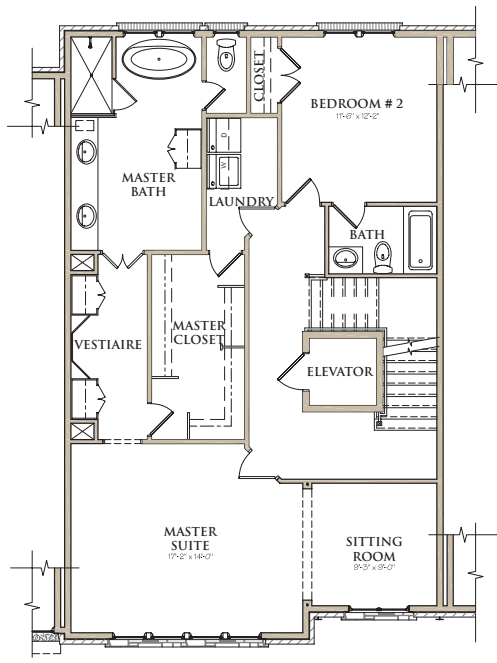

WEST | MAIN

DOWNTOWN ALPHARETTA

95 CANTON STREET
 57 CHURCH STREET
 119 LILY GARDEN PLACE
 206 VIOLET GARDEN WALK

TOTAL HEATED = 3,184 SQ. FT.
 PLUS OUTDOOR LIVING SPACE = 472 SQ. FT.

UNIT C

LOWER LEVEL

MAIN LEVEL

UPPER LEVEL

COVERED SKY TERRACE