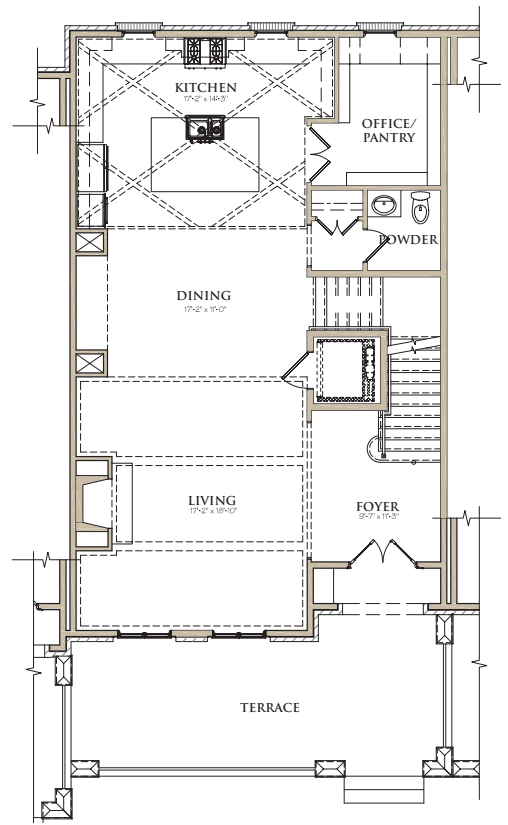

WEST | MAIN

DOWNTOWN ALPHARETTA

95 CANTON STREET
 57 CHURCH STREET
 119 LILY GARDEN PLACE
 206 VIOLET GARDEN WALK

TOTAL HEATED = 3,184 SQ. FT.
 PLUS OUTDOOR LIVING SPACE = 472 SQ. FT.

UNIT C

LOWER LEVEL

MAIN LEVEL

UPPER LEVEL

COVERED SKY TERRACE