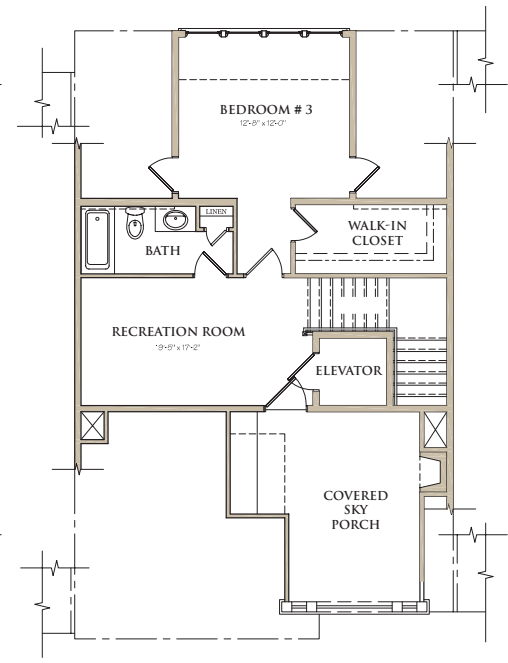

WEST | MAIN

DOWNTOWN ALPHARETTA

95 CANTON STREET
 57 CHURCH STREET
 119 LILY GARDEN PLACE
 206 VIOLET GARDEN WALK

TOTAL HEATED = 3,184 SQ. FT.
 PLUS OUTDOOR LIVING SPACE = 472 SQ. FT.

UNIT C

LOWER LEVEL

MAIN LEVEL

UPPER LEVEL

COVERED SKY TERRACE