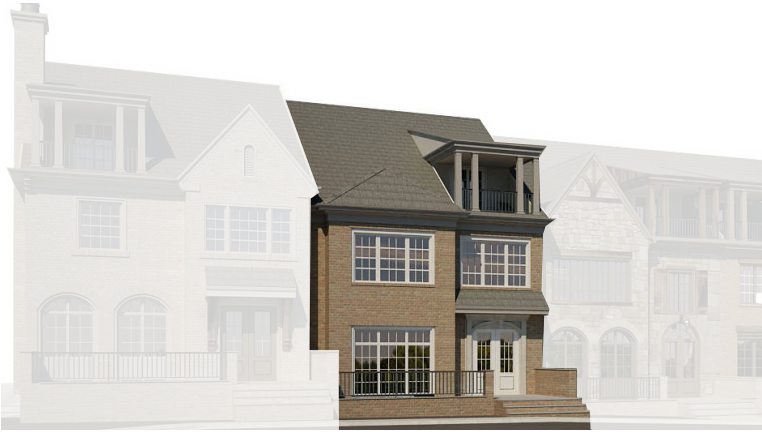

WEST | MAIN

DOWNTOWN ALPHARETTA

97 CANTON STREET
121 LILY GARDEN PLACE

TOTAL HEATED = 3,151 SQ. FT.
PLUS OUTDOOR LIVING SPACE = 457 SQ. FT.

UNIT B

LOWER LEVEL

MAIN LEVEL

UPPER LEVEL

COVERED SKY TERRACE