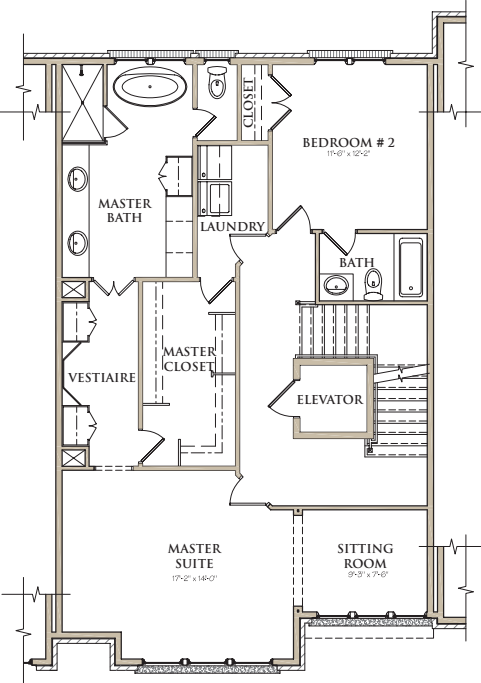

WEST | MAIN

DOWNTOWN ALPHARETTA

97 CANTON STREET
121 LILY GARDEN PLACE

TOTAL HEATED = 3,151 SQ. FT.
PLUS OUTDOOR LIVING SPACE = 457 SQ. FT.

UNIT B

LOWER LEVEL

MAIN LEVEL

UPPER LEVEL

COVERED SKY TERRACE