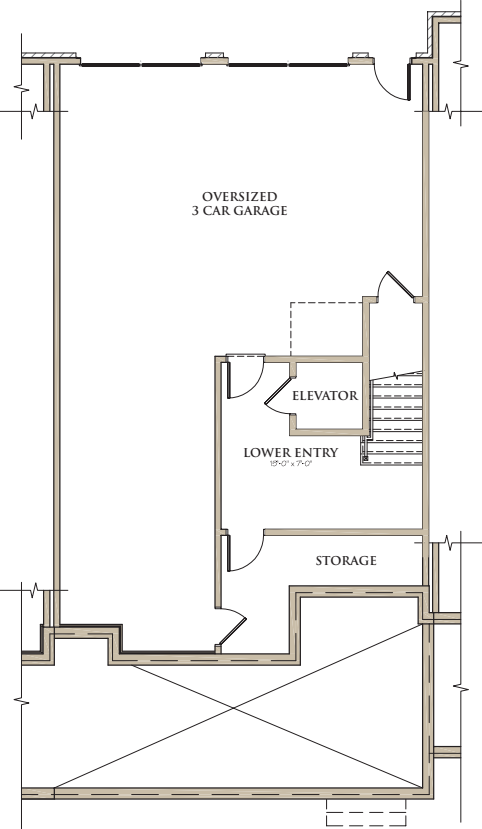

WEST | MAIN

DOWNTOWN ALPHARETTA

97 CANTON STREET
121 LILY GARDEN PLACE

TOTAL HEATED = 3,151 SQ. FT.
PLUS OUTDOOR LIVING SPACE = 457 SQ. FT.

UNIT B

LOWER LEVEL

MAIN LEVEL

UPPER LEVEL

COVERED SKY TERRACE