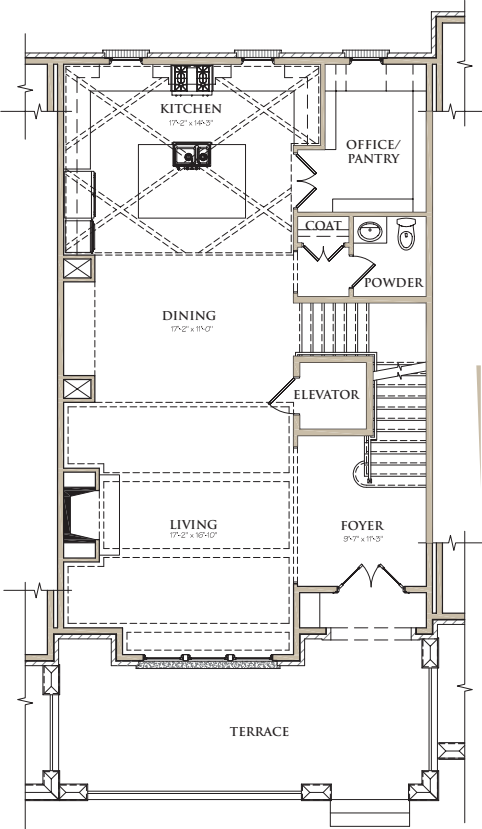

WEST | MAIN

DOWNTOWN ALPHARETTA

97 CANTON STREET
121 LILY GARDEN PLACE

TOTAL HEATED = 3,151 SQ. FT.
PLUS OUTDOOR LIVING SPACE = 457 SQ. FT.

UNIT B

LOWER LEVEL

MAIN LEVEL

UPPER LEVEL

COVERED SKY TERRACE