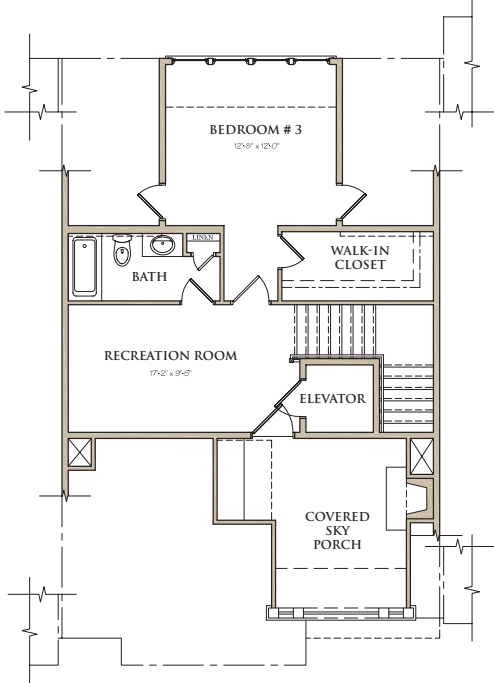

WEST | MAIN

DOWNTOWN ALPHARETTA

97 CANTON STREET
121 LILY GARDEN PLACE

TOTAL HEATED = 3,151 SQ. FT.
PLUS OUTDOOR LIVING SPACE = 457 SQ. FT.

UNIT B

LOWER LEVEL

MAIN LEVEL

UPPER LEVEL

COVERED SKY TERRACE