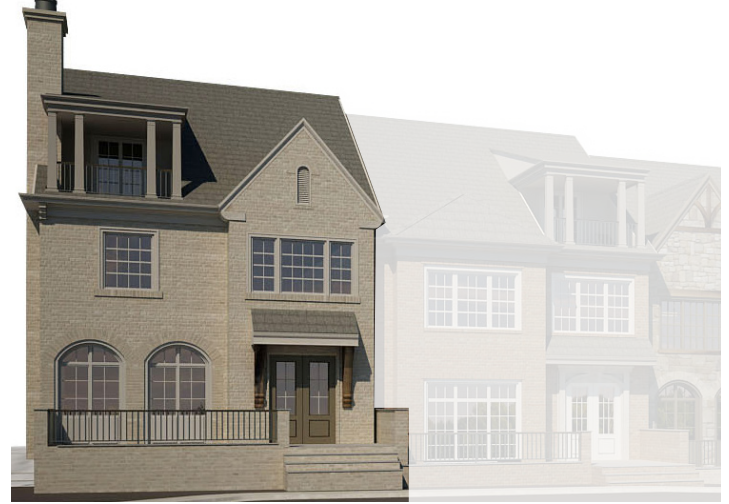

WEST | MAIN

DOWNTOWN ALPHARETTA

99 CANTON STREET
 51 CHURCH STREET
 123 LILY GARDEN PLACE
 124 LILY GARDEN PLACE
 208 VIOLET GARDEN WALK

TOTAL HEATED = 3,209 SQ. FT.
 PLUS OUTDOOR LIVING SPACE = 470 SQ. FT.

UNIT A

LOWER LEVEL

MAIN LEVEL

UPPER LEVEL

COVERED SKY TERRACE