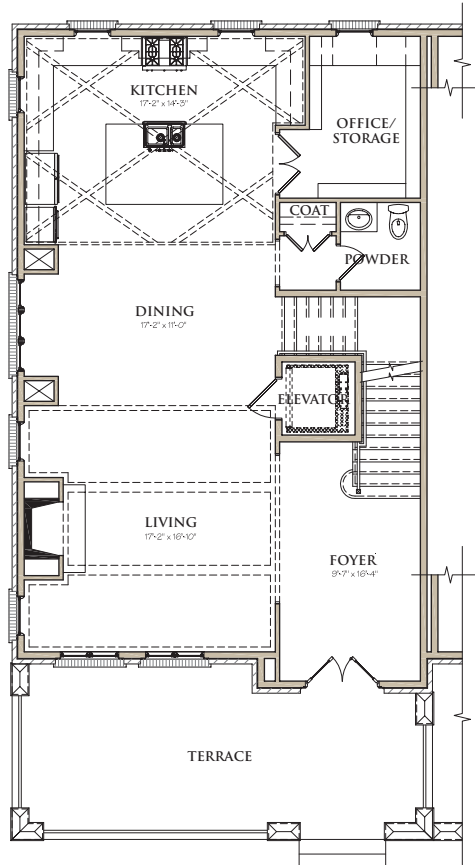

WEST | MAIN

DOWNTOWN ALPHARETTA

99 CANTON STREET
 51 CHURCH STREET
 123 LILY GARDEN PLACE
 124 LILY GARDEN PLACE
 208 VIOLET GARDEN WALK

TOTAL HEATED = 3,209 SQ. FT.
 PLUS OUTDOOR LIVING SPACE = 470 SQ. FT.

UNIT A

LOWER LEVEL

MAIN LEVEL

UPPER LEVEL

COVERED SKY TERRACE