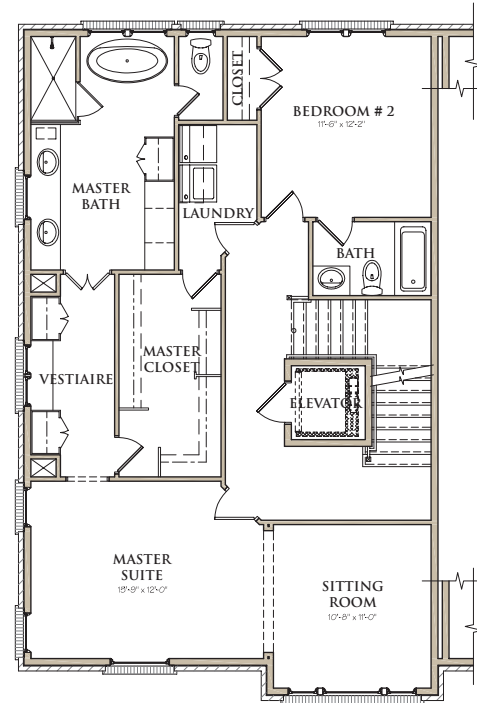

WEST | MAIN

DOWNTOWN ALPHARETTA

99 CANTON STREET
 51 CHURCH STREET
 123 LILY GARDEN PLACE
 124 LILY GARDEN PLACE
 208 VIOLET GARDEN WALK

TOTAL HEATED = 3,209 SQ. FT.
 PLUS OUTDOOR LIVING SPACE = 470 SQ. FT.

UNIT A

LOWER LEVEL

MAIN LEVEL

UPPER LEVEL

COVERED SKY TERRACE