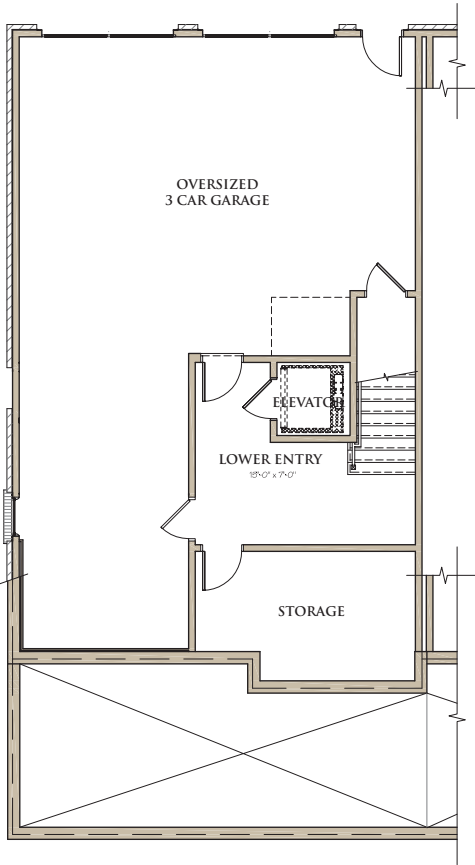

WEST | MAIN

DOWNTOWN ALPHARETTA

99 CANTON STREET
 51 CHURCH STREET
 123 LILY GARDEN PLACE
 124 LILY GARDEN PLACE
 208 VIOLET GARDEN WALK

TOTAL HEATED = 3,209 SQ. FT.
 PLUS OUTDOOR LIVING SPACE = 470 SQ. FT.

UNIT A

LOWER LEVEL

MAIN LEVEL

UPPER LEVEL

COVERED SKY TERRACE