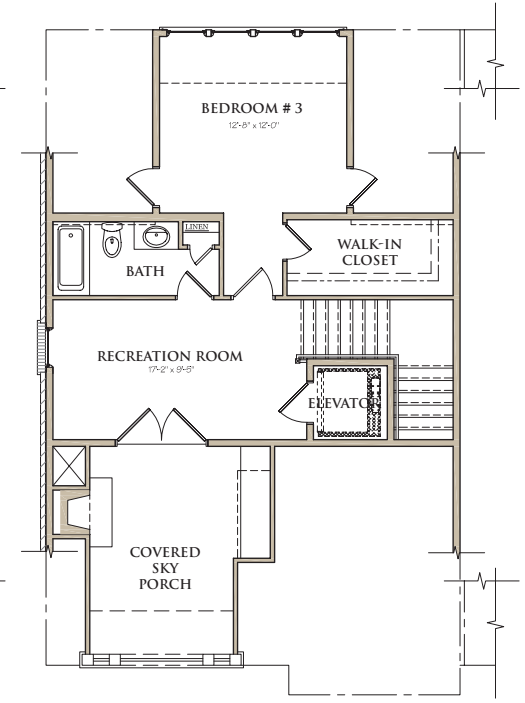

WEST | MAIN

DOWNTOWN ALPHARETTA

99 CANTON STREET
 51 CHURCH STREET
 123 LILY GARDEN PLACE
 124 LILY GARDEN PLACE
 208 VIOLET GARDEN WALK

TOTAL HEATED = 3,209 SQ. FT.
 PLUS OUTDOOR LIVING SPACE = 470 SQ. FT.

UNIT A

LOWER LEVEL

MAIN LEVEL

UPPER LEVEL

COVERED SKY TERRACE